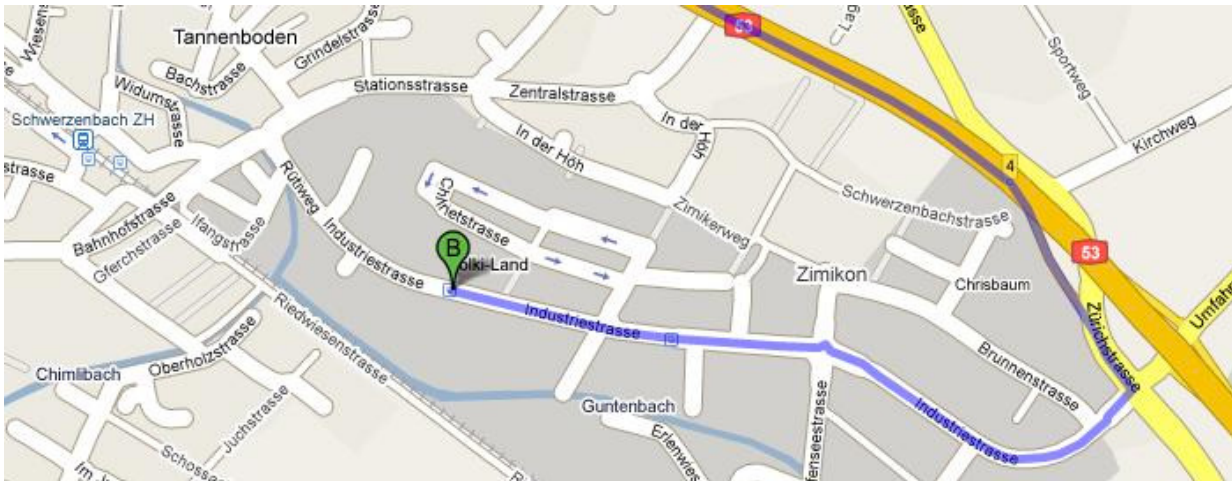

## By public transportation

- Take the train to **Schwerzenbach**
- Take the bus, direction „Industrie“
- Get off at the first stop „**Chliriet**“  
La Prairie Group AG is right across from the „**Volkiland**“ shopping mall

## Via Motorway from Zurich, Winterthur or Kloten Airport

- At the „Brüttiseller Kreuz“, **Exit 66** choose the lane to **A53** in direction of **Rapperswil / Uster / Wangen**
- Leave the motorway at **Exit 4** in direction **Volketswil / Schwerzenbach / Greifensee**
- Follow the **Zürichstrasse** for about 200 meters, choose the right lane
- At the red lights, turn right, follow **Industriestrasse**, pass the turnaround and continue straight
- You will see the shopping centre „**Volkiland**“ on the right-hand side, the La Prairie Group AG is on the left side, directly opposite the main entry of the „**Volkiland**“

## Via Main road from Zurich or Dübendorf via Fällanden

- Go straight through traffic roundabout in **Fällanden**
- In **Schwerzenbach**, continue straight on through the train underpass
- At the red light, select right lane and continue on **main street**
- La Prairie Group AG is on the right side of the street, **opposite the „Volkiland“ shopping mall**